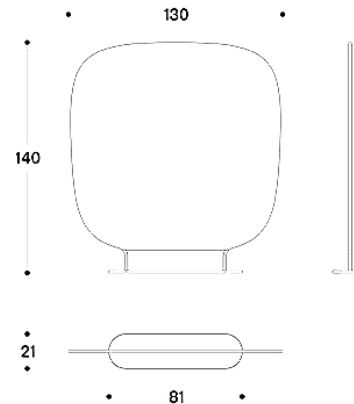

Brand: **SABA, made in Italy**

Item type: Divider

Item code: 2160

Designer: Marco Zito

Finish: Cat. Lusso Milly S8 (Rose)

Dimension: 130 x 21 x 140 cm

Please check the link for more options and finishes:

<https://sabaitalia.it/prodotto/shade/>